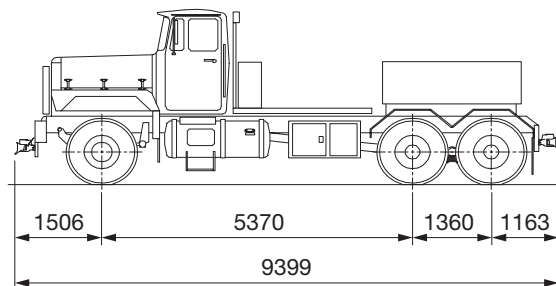

Mercedes-Benz Actros 3353

Mercedes-Benz 4160 SLT Titan

Kenworth W900

Mack RD 822

Western Star 4964 SX

Dimensions are in millimeters.
The content in this document is mentioned for reference use only. Values may differ from current data. Always contact Mammoet for current project calculations.