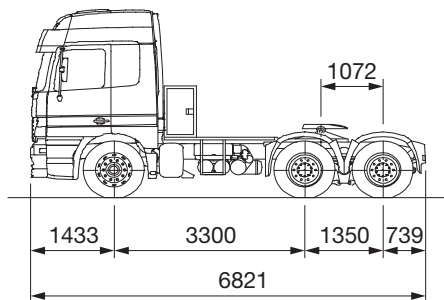

Mercedes-Benz Actros 3353

Mercedes-Benz 4160 SLT Titan

Kenworth W900

Mack RD 822

Western Star 4964 SX

Dimensions are in millimeters.
The content in this document is mentioned for reference use only. Values may differ from current data. Always contact Mammoet for current project calculations.