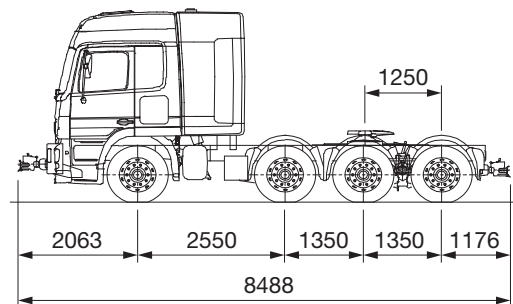

Mercedes-Benz Actros 3353

Mercedes-Benz 4160 SLT Titan

Kenworth W900

Mack RD 822

Western Star 4964 SX

Dimensions are in millimeters.
The content in this document is mentioned for reference use only. Values may differ from current data. Always contact Mammoet for current project calculations.