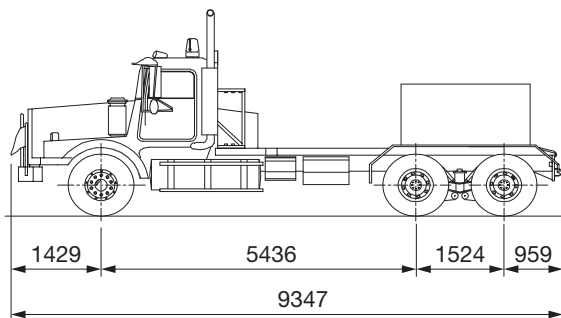

Mercedes-Benz Actros 3353

Mercedes-Benz 4160 SLT Titan

Kenworth W900

Mack RD 822

Western Star 4964 SX

Dimensions are in millimeters.
The content in this document is mentioned for reference use only. Values may differ from current data. Always contact Mammoet for current project calculations.