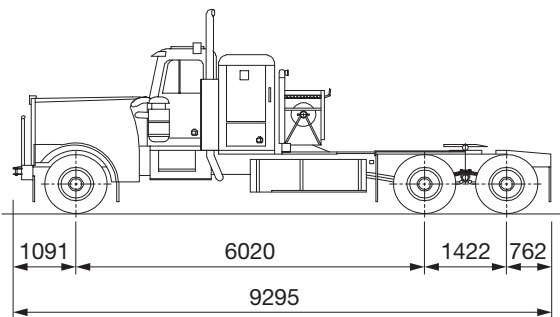

Mercedes-Benz Actros 3353

Mercedes-Benz 4160 SLT Titan

Kenworth W900

Mack RD 822

Western Star 4964 SX

Dimensions are in millimeters.
The content in this document is mentioned for reference use only. Values may differ from current data. Always contact Mammoet for current project calculations.