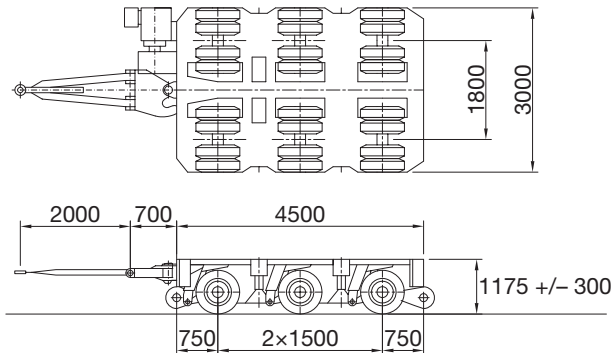

This data sheet shows only a small part of the Goldhofer THP trailer components. Speak to Mammoet for other components (for example narrow beds, extendable beds, vessel bridges), combinations and capacities.

SPECIFICATIONS

	Weight (t)	Maximum axle load (t)
3 lines	10.2	36
4 lines	13.2	36
6 lines	19.8	36

Single

Single + splittable

Double

Dimensions are in millimeters.
The content in this document is mentioned for reference use only. Values may differ from current data. Always contact Mammoet for current project calculations.

Dimensions are in millimeters.
 The content in this document is mentioned for reference use only. Values may differ from current data. Always contact Mammoet for current project calculations.