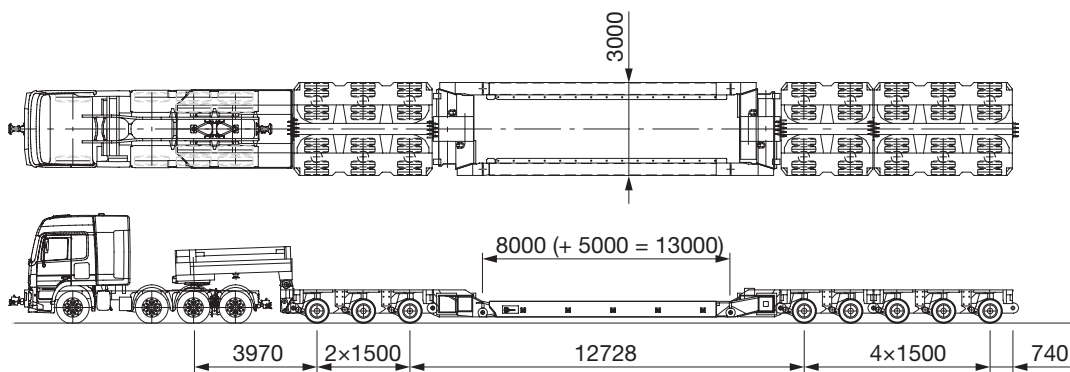

This data sheet shows only a small part of the Goldhofer THP trailer components. Speak to Mammoet for other components (for example narrow beds, extendable beds, vessel bridges), combinations and capacities.

SPECIFICATIONS

	Weight (t)	Maximum axle load (t)
3 lines	10.2	36
4 lines	13.2	36
6 lines	19.8	36

Single

Single + splittable

Double

Dimensions are in millimeters.
The content in this document is mentioned for reference use only. Values may differ from current data. Always contact Mammoet for current project calculations.

Dimensions are in millimeters.
 The content in this document is mentioned for reference use only. Values may differ from current data. Always contact Mammoet for current project calculations.