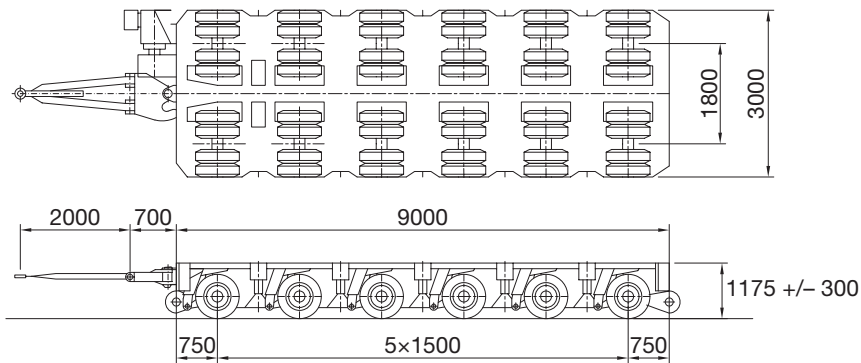

This data sheet shows only a small part of the Goldhofer THP trailer components. Speak to Mammoet for other components (for example narrow beds, extendable beds, vessel bridges), combinations and capacities.

SPECIFICATIONS

	Weight (t)	Maximum axle load (t)
3 lines	10.2	36
4 lines	13.2	36
6 lines	19.8	36

Single

Single + splittable

Double

Dimensions are in millimeters.
The content in this document is mentioned for reference use only. Values may differ from current data. Always contact Mammoet for current project calculations.

Dimensions are in millimeters.
 The content in this document is mentioned for reference use only. Values may differ from current data. Always contact Mammoet for current project calculations.