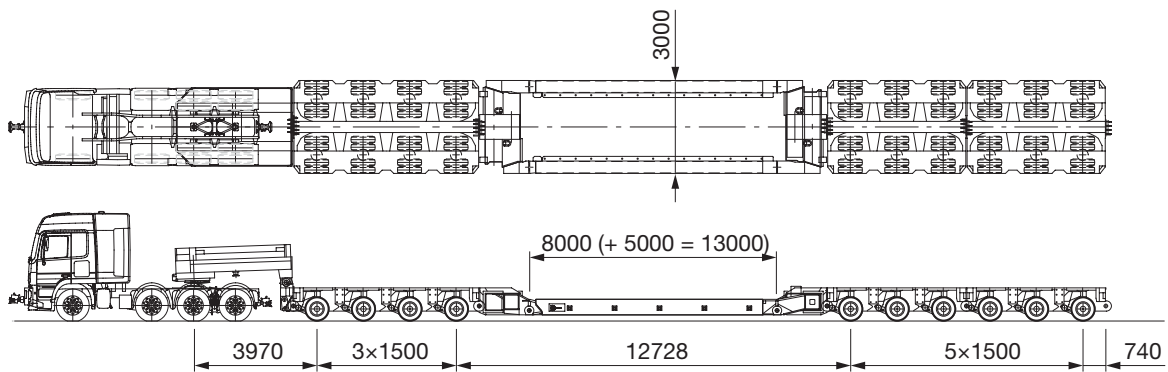

This data sheet shows only a small part of the Goldhofer THP trailer components. Speak to Mammoet for other components (for example narrow beds, extendable beds, vessel bridges), combinations and capacities.

SPECIFICATIONS

	Weight (t)	Maximum axle load (t)
3 lines	10.2	36
4 lines	13.2	36
6 lines	19.8	36

Single

Single + splittable

Double

Dimensions are in millimeters.
The content in this document is mentioned for reference use only. Values may differ from current data. Always contact Mammoet for current project calculations.

Dimensions are in millimeters.
 The content in this document is mentioned for reference use only. Values may differ from current data. Always contact Mammoet for current project calculations.