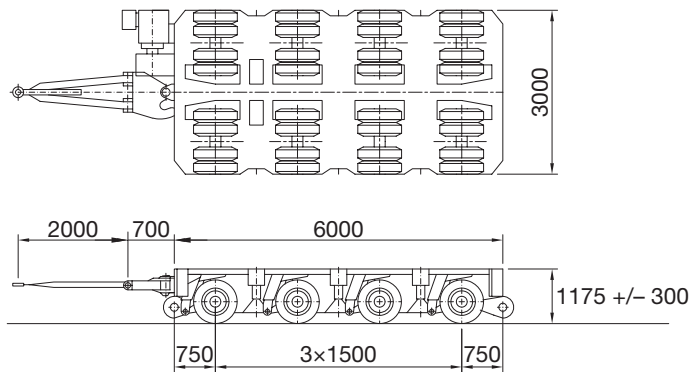

This data sheet shows only a small part of the Goldhofer THP trailer components. Speak to Mammoet for other components (for example narrow beds, extendable beds, vessel bridges), combinations and capacities.

SPECIFICATIONS

	Weight (t)	Maximum axle load (t)
3 lines	10.2	36
4 lines	13.2	36
6 lines	19.8	36

Single

Single + splittable

Double

Dimensions are in millimeters.
The content in this document is mentioned for reference use only. Values may differ from current data. Always contact Mammoet for current project calculations.

Dimensions are in millimeters.
 The content in this document is mentioned for reference use only. Values may differ from current data. Always contact Mammoet for current project calculations.