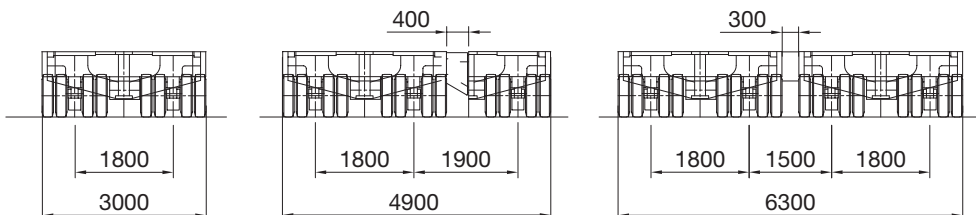

This data sheet shows only a small part of the Goldhofer THP trailer components. Speak to Mammoet for other components (for example narrow beds, extendable beds, vessel bridges), combinations and capacities.

SPECIFICATIONS

	Weight (t)	Maximum axle load (t)
3 lines	10.2	36
4 lines	13.2	36
6 lines	19.8	36

Single

Single + splittable

Double

Dimensions are in millimeters.
The content in this document is mentioned for reference use only. Values may differ from current data. Always contact Mammoet for current project calculations.

Dimensions are in millimeters.
 The content in this document is mentioned for reference use only. Values may differ from current data. Always contact Mammoet for current project calculations.