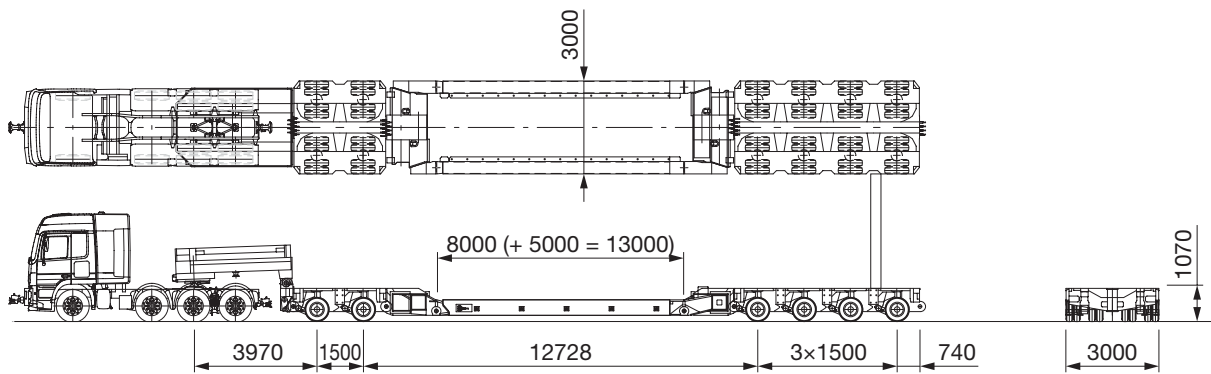

This data sheet shows only a small part of the Goldhofer THP trailer components. Speak to Mammoet for other components (for example narrow beds, extendable beds, vessel bridges), combinations and capacities.

SPECIFICATIONS

	Weight (t)	Maximum axle load (t)
3 lines	10.2	36
4 lines	13.2	36
6 lines	19.8	36

Single

Single + splittable

Double

Dimensions are in millimeters.
The content in this document is mentioned for reference use only. Values may differ from current data. Always contact Mammoet for current project calculations.

Dimensions are in millimeters.
 The content in this document is mentioned for reference use only. Values may differ from current data. Always contact Mammoet for current project calculations.